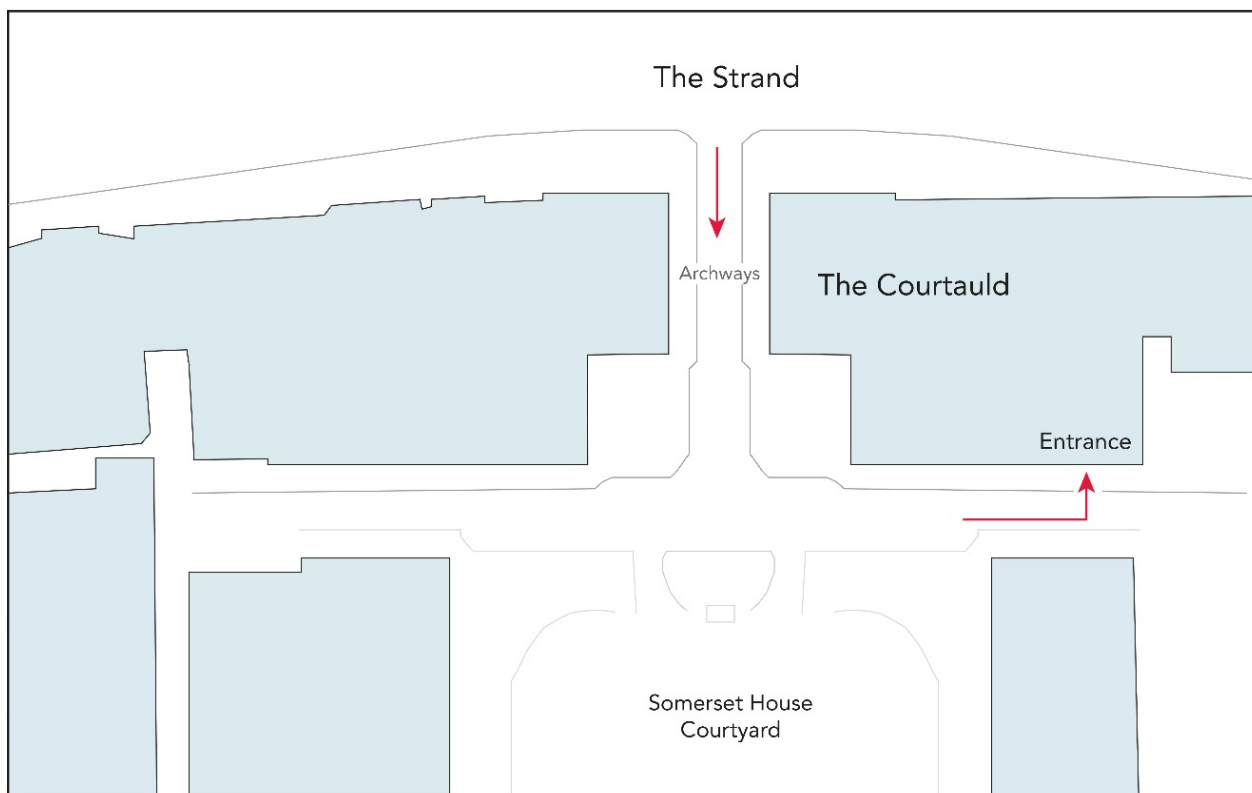

**The Courtauld Gallery is closed** for a major transformation project. It will reopen in early 2021.

The Courtauld Institute of Art  
Somerset House, Strand  
London WC2R 0RN

We are located in the North Block of Somerset House. On entering from the Strand, go through the main archways then just before you enter the courtyard, turn left. Our entrance is on the left.